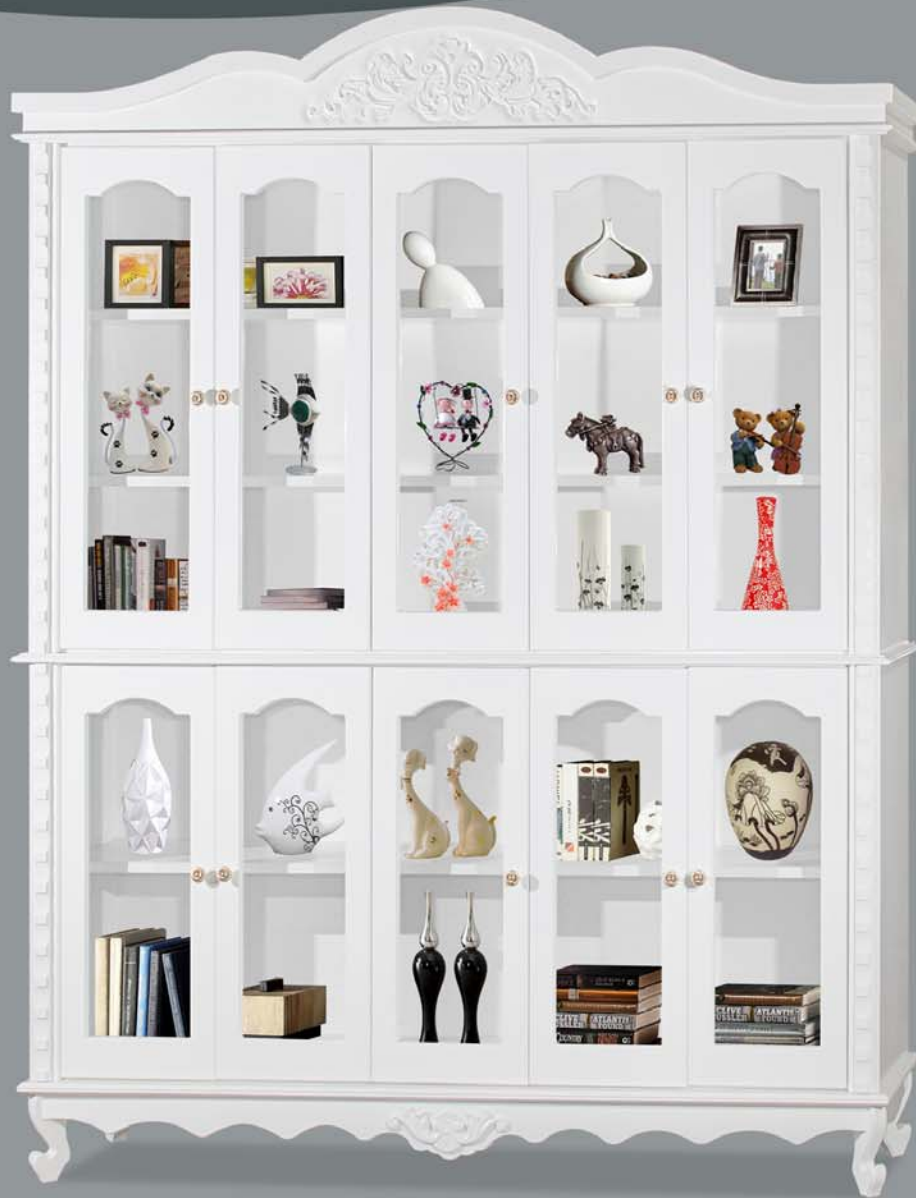

DISPLAY CABINET

SN 4466 (WH)
H78" W32" D17"
Sww3750

SN 5566 (WH)
H78" W43.5" D17"
Sww4900

SN 0066 (WH)
H78" W34" D23"
Sww4000

DISPLAY CABINET

SN 8882 (WH)
H89" W73" D18"
SWW6500

SN 4501 (WH)
H38" W56" D16"
SWW2000

SN 4502 (WH)
H38" W56" D16"
SWW2100

DISPLAY CABINET

SN 3355 Special Leg (WH)

H88" W48" D17"

SWW3500

SN 4455 Special Leg (WH)

H88" W60" D17"

SWW4250