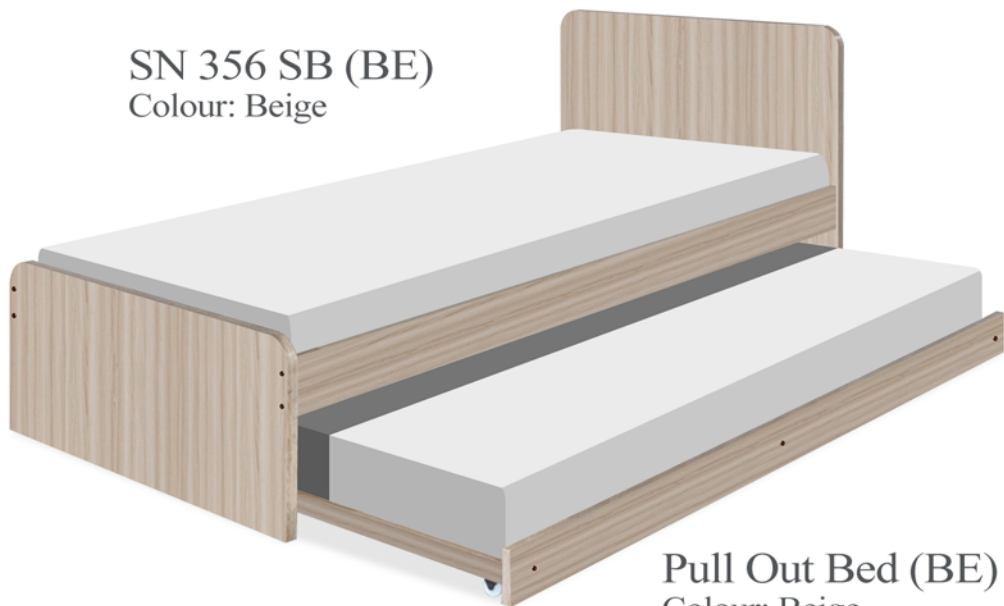

Weight : 22 kg

Material : Solid Wood, MDF & Particle Board

SN 357 SB (WH)

Colour: White

SN 357 SB (WH+N)

Colour: White+Natural

SN 356 SB (BR)
Colour: Dark Brown

Pull Out Bed (BR)
Colour: Dark Brown

SN 356 SB (BE)
Colour: Beige

Pull Out Bed (BE)
Colour: Beige

SINGLE BED

H810 x W990 x L1980mm

M3 : 0.094

Weight : 27 kg

Material : Particle Board

SN 356 SB (WH)
Colour: White