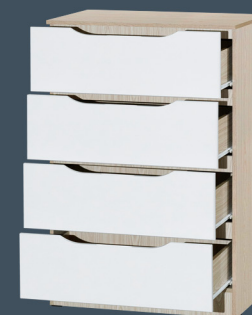

SN 356 Single Bed (BE)
H838 x W991 x L2007mm
M3: 0.09
Weight: 21 kg
Colour: Beige
Material: MDF Paper Laminate