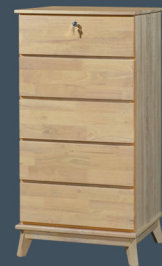

SN 08 COD (N)
H1250 x W600 x D485mm
M3: 0.131
Weight: 44 kg
Colour: Natural
Material: Solid Wood

SN 08 COD (WH+N)
H1250 x W600 x D485mm
M3: 0.131
Weight: 44 kg
Colour: White+Natural
Material: Solid Wood+MDF

SN 07 COD (WH+N)
H1150 x W800 x D485mm
M3: 0.134
Weight: 49 kg
Colour: White+Natural
Material: Solid Wood+MDF

SN 07 COD (N)
H1150 x W800 x D485mm
M3: 0.134
Weight: 49 kg
Colour: Natural
Material: Solid Wood

SN 5052 Single Bed with Trundle (WH)
H1000 x W990 x L2030mm
M3: 0.23
Weight: 62 kg
Colour: White
Material: Solid Wood & MDF